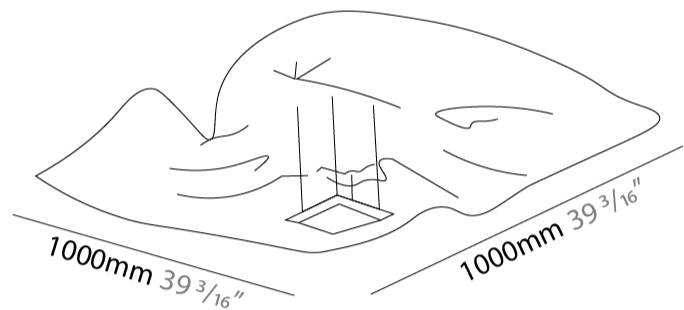

GENERAL

Series: Crash _____
Brand: Knikerboker _____
Division: Design _____
Mounting Type: Surface _____
Mounting Location: Ceiling _____

PHYSICAL

Shape: Rectangle _____
Length (mm): 1000 _____
Length (in): $39 \frac{3}{8}$ _____
Width (mm): 1000 _____
Width (in): $39 \frac{3}{8}$ _____
Height (mm): 250 _____
Height (in): $9 \frac{13}{16}$ _____
Light Distribution: Indirect _____
Fixture Finish: EWH / EBK / MAN / COF / PRD / SLF / GLF / CLF / BRL / EWS / EWG / EWC / EWR / EBS / EBG / EBC / EBC / EBB / MAS / MAD / MAC / MAB / COS / CGO / CCL / CBL / PRS / PRG / PRC / PRB _____
Fixture Material: Metal _____

ELECTRICAL

Lamp Type: LED _____
Input Wattage (W): 21 _____
Total Output Wattage (W): 20 _____
Dimming: Tri-Mode (Non-Dimming and Phase Dimming (120Vac only) and 0-10V Dimming) _____
Driver Included: Yes _____
Driver Location: Integrated _____
Driver Type: Constant Current - Universal _____
Driver Class: Class 2 _____
Input Voltage (V): 120 - 277 _____
Constant Current (MA): 250 _____
Upon Request: 0-10Vdc dimming / Phase dimming @120Vac / 277Vac _____

LED

Number of LEDs: 2 _____
Color Temperature (°K): 3000 _____
Max. Delivered Lumen (lm): 1100 _____
CRI: >85 CRI _____
Lamp Life (hrs): 50000 _____

OPTICAL

RATINGS AND CERTIFICATIONS

Certified By: Certified for North American Standards _____
IP rating: IP20 _____